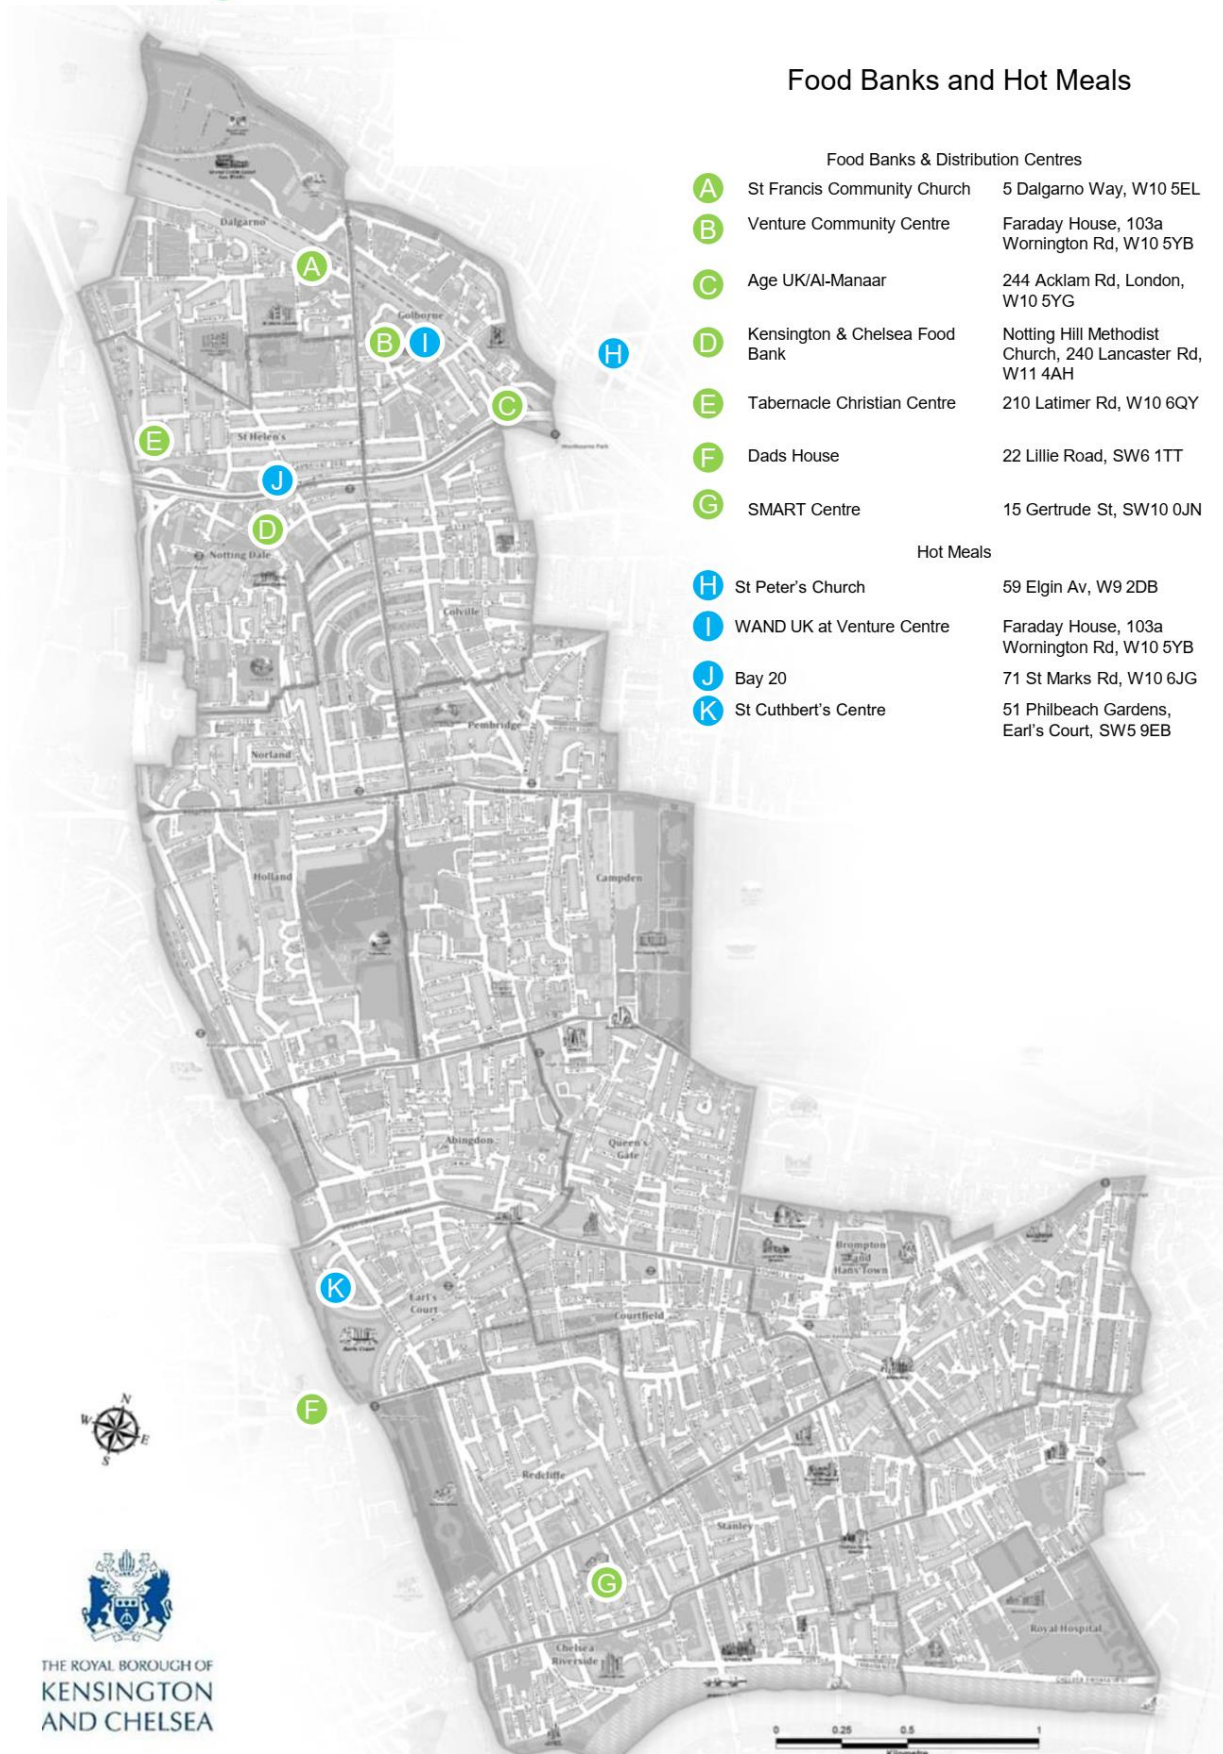

Food bank timetable information for Kensington and Chelsea

Food Banks						
Mon	Tue	Wed	Thur	Fri	Sat	Sun
Dads House (10:00-16:00)	Dads House (10:00-16:00)	Dads House (10:00-16:00)	Dads House (10:00-16:00)	Dads House (10:00-16:00)	Venture Centre (14:00-16:00 every other Sat - next 16/05)	
		Venture Centre (12:30-14:00)		K&C Food Bank (13:00-15:00)		
SMART Centre (12:00-14:00)	K&C Food Bank (11:00-13:00)	SMART Centre (12:00-14:00)	St Francis (16:00-17:00)	SMART Centre (12:00-14:00)		
		Tabernacle (15:00-16:00)				
Hot Meals						
Mon	Tue	Wed	Thur	Fri	Sat	Sun
Bay 20 (09:00-18:00)	Bay 20 (09:00-18:00)	Bay 20 (09:00-18:00)	Bay 20 (09:00-18:00)	Bay 20 (09:00-18:00)	St Cuthberts (12:00-14:00)	St Cuthberts (12:00-14:00)
St Cuthberts (12:00-14:00)	St Cuthberts (12:00-14:00)	St Cuthberts (12:00-14:00)	St Cuthberts (12:00-14:00)	St Cuthberts (12:00-14:00)		
St Peters (11:00-16:00)	St Peters (11:00-16:00)	St Peters (11:00-16:00)	St Peters (11:00-16:00)	St Peters (11:00-16:00)	St Peters (11:00-16:00)	St Peters (11:00-16:00)

St Clement & St James CE Primary School

Food Banks and Hot Meals

Food Banks & Distribution Centres

- A** St Francis Community Church 5 Dalgarno Way, W10 5EL
- B** Venture Community Centre Faraday House, 103a Wornington Rd, W10 5YB
- C** Age UK/Al-Manaar 244 Acklam Rd, London, W10 5YG
- D** Kensington & Chelsea Food Bank Notting Hill Methodist Church, 240 Lancaster Rd, W11 4AH
- E** Tabernacle Christian Centre 210 Latimer Rd, W10 6QY
- F** Dads House 22 Lillie Road, SW6 1TT
- G** SMART Centre 15 Gertrude St, SW10 0JN

Hot Meals

- H** St Peter's Church 59 Elgin Av, W9 2DB
- I** WAND UK at Venture Centre Faraday House, 103a Wornington Rd, W10 5YB
- J** Bay 20 71 St Marks Rd, W10 6JG
- K** St Cuthbert's Centre 51 Philbeach Gardens, Earl's Court, SW5 9EB

THE ROYAL BOROUGH OF
KENSINGTON
AND CHELSEA